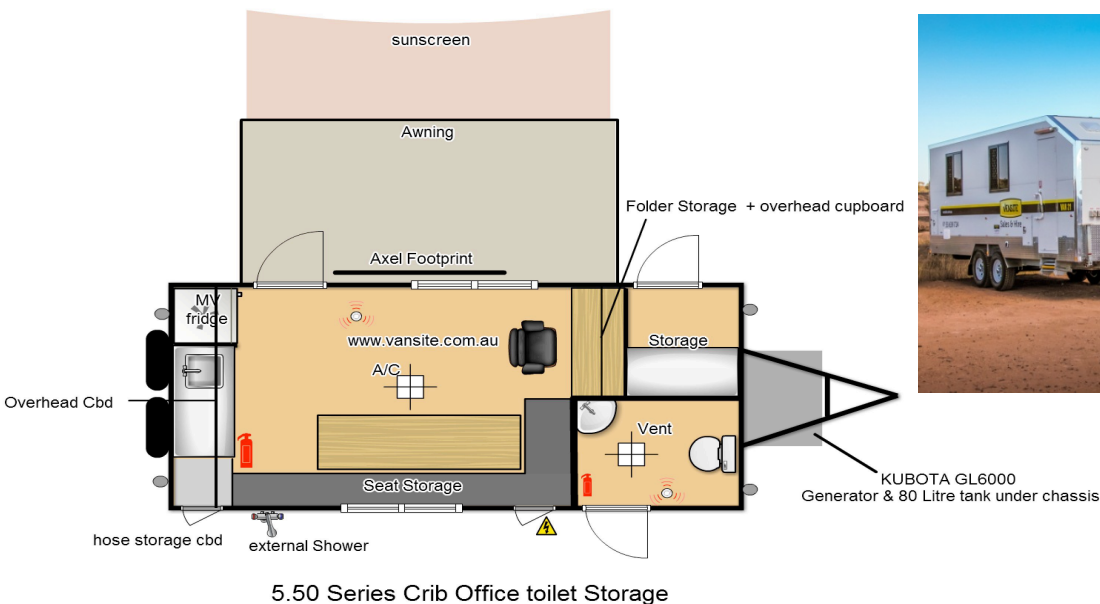

5.5 Series Lunchroom, Toilet & Storeroom

KUBOTA GL6000
Generator & 80 Litre tank under chassis

Standard Features

- Reverse cycle air conditioning
- Aluminium windows, security screens and roller blinds
- Electrical switchboard and double power points
- Wheel brace, jack, drop leg and spare wheel winder
- Appliances inclusive of microwave and 24hr solar powered fridge
- Bathroom fixtures
- Awning and shade sail
- Kubota generator package
- 300lt water and 500lt grey water tank packages
- Tank gauges
- Caravan manual which includes a generator log, test and tag register

Health & Safety Compliance

- Smoke alarm
- Fire extinguisher
- ID signage
- Wheel nut indicators
- Wheel chocks
- Oil spill kit
- External spotlights
- External shower
- Electrical 15 amp screw fittings
- Lockout switches
- Stair handrails
- Waste tank Alarm and flash indicator
- 12 volt external step lights
- Auto pump shut off
- Insect repellent lights
- 3 point tyre change system